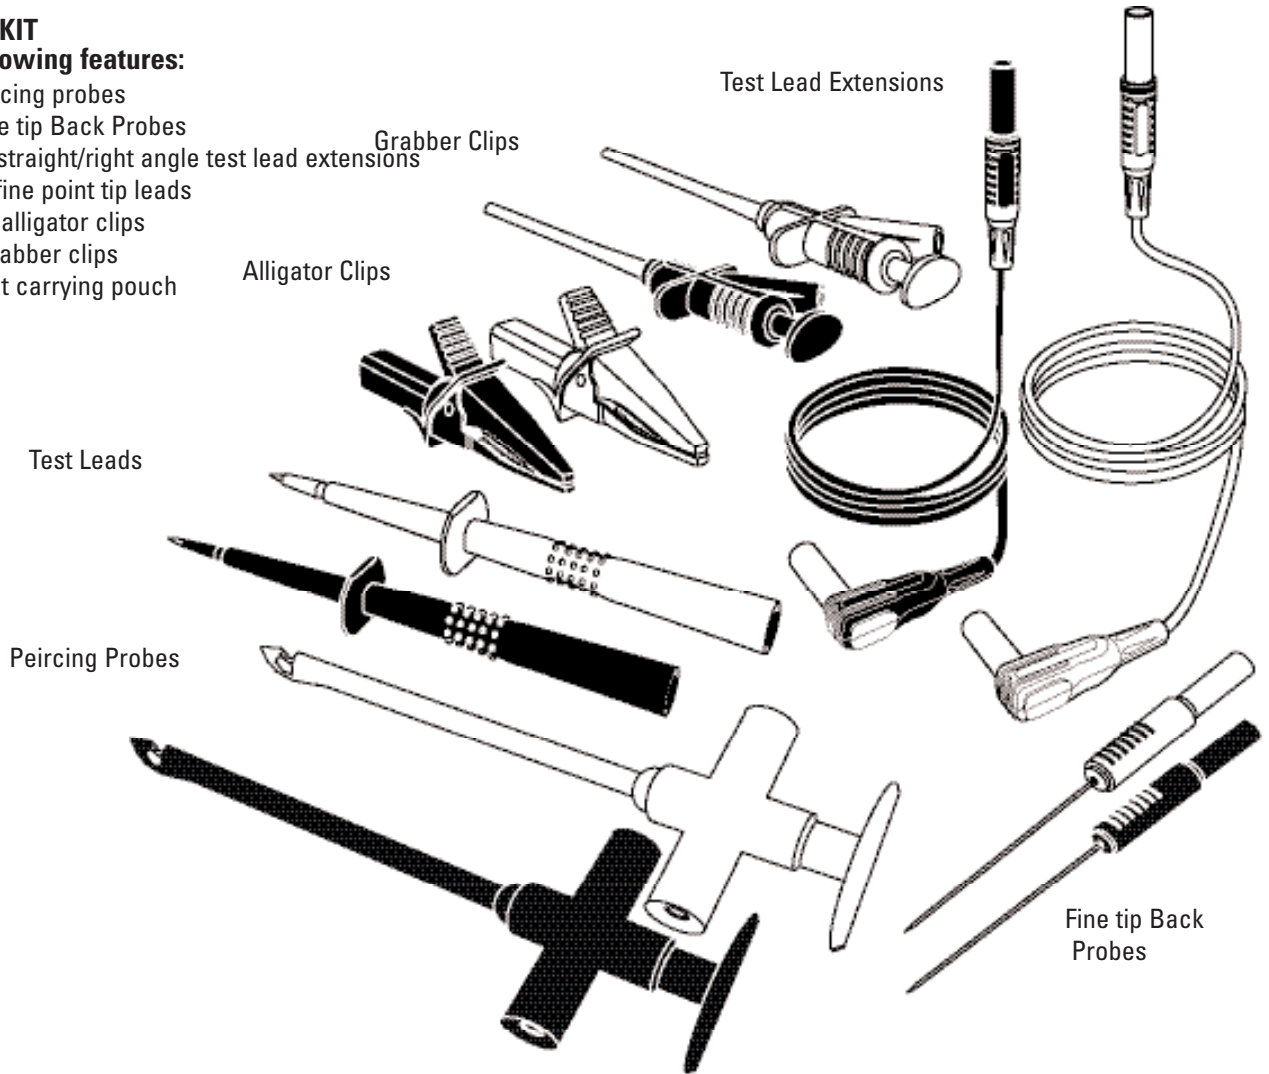

A VARIETY OF SOLUTIONS

■ Universal straight/right angle test lead extensions

NEW

■ Peircing probes

■ Large jaw alligator clips

■ Remote grabber clips

NEW

■ Fine tip back probes

NEW

ATL501KIT • Test Lead Kit

ATL501KIT offers a collection of probes designed to offer both safety and convenience. Included are a set of straight to right angle standard test leads, two fine point leads, a pair of alligator clips, grabber clips, piercing probes and fine tip back probes. This combination of leads offers a variety of solutions to match the challenges faced on a day-to-day basis. Packaged together in a convenient carrying pouch, helps keep them organized and easily accessible.

The ATL501KIT has the following features:

- *NEW!* Peircing probes
- *NEW!* Fine tip Back Probes
- Universal straight/right angle test lead extensions
- Insulated fine point tip leads
- Large jaw alligator clips
- Remote grabber clips
- Convenient carrying pouch