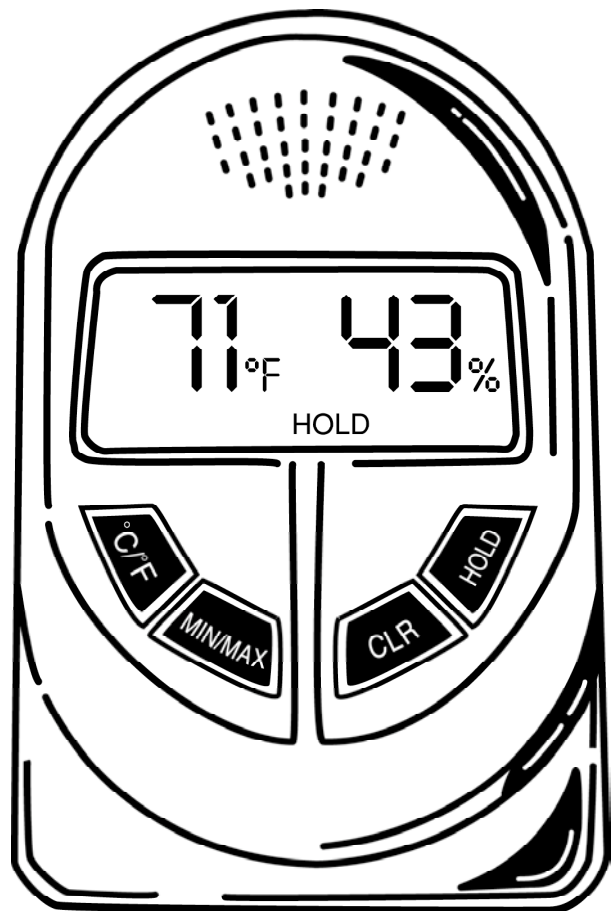

DTH880

Temperature & Humidity Tester

THE TEMPERATURE AND HUMIDITY EXPERT!

- Temperature from 32° to 122°F (0° to 50°C)
- Humidity from 25 to 95% RH
- Comfort zone indicator
- Displays relative humidity and temperature at the same time
- MIN/MAX Record
- Data Hold

DTH880 • Temperature & Humidity Tester

The DTH880 mounts easily on walls or sits on flat surfaces using its built-in easel stand. Use the DTH880 at home or business. Ideal for use in computer rooms, laundry rooms, shops, offices and greenhouses.

The DTH880 has the following features:

- Temperature in °F or °C (32° to 122°F / 0° to 50°C)
- 25 to 95% relative humidity (RH)
- Comfort zone indicator
- Displays relative humidity and temperature at the same time
- MIN/MAX record
- Data hold
- One year limited warranty

Specifications

| | |
|-------------------|---|
| Temperature range | 32° to 122°F (0° to 50°C) |
| Resolution | 1°(F/C) |
| Accuracy | ±2°F, 32° to 104°F (±1°, 0° to 40°C) ±4°F, below 32° and over 104°F (±2°C, below 0° and over 40°C) |
| RH range | 25% to 95% RH |
| Resolution | 1% RH |
| Accuracy | ±5%, 40% to 80% RH, between 59° and 104°F, 15° to 48°C ±7%, below 40% or over 80% RH, between 59° and 104°F, 15° to 40°C |
| Battery | 1.5 volt AAA (2) |