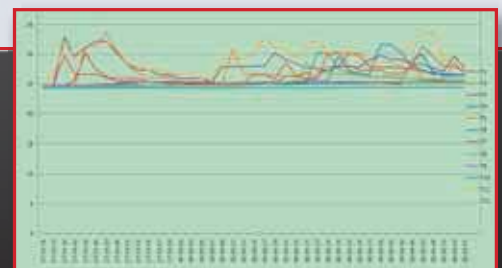

Typical Excel Plotted Data

8715 Mesa Point Terrace San Diego, CA 92154
Toll Free: 1.866.363.6634 Tel: 1.619.429.4545 Fax: 1.619.374.7012
Email: sales@calright.com http://www.calright.com

CALRIGHT INSTRUMENTS
The Right Source For Your Test & Measurement Needs