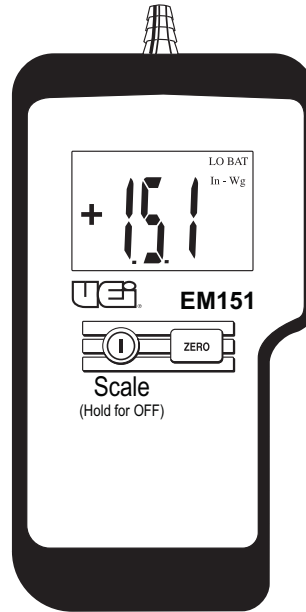

EM151/EM201

Electronic Manometer

A Digital, Time Saving Alternative to U-Tube Pressure Measurement!

EM201 (Dual input)

- Dual scale: 40" water gauge and 100 mBar .001" wg resolution below 9.999"
- Ruggedized with sturdy metal fittings
- Rubber-boot with built-in magnet
- Features
 - Min/Max
 - Data hold
 - Auto power off
 - Back-lit display
 - Three year limited warranty

EM151 (Single input)

- Measures positive and negative pressure to 20" water gauge
- Features
 - Auto power off
 - Rubber-boot with built-in magnet
 - .01" resolution below 9.99"

EM151

EM151/201 • Electronic Manometer

EM151

Measurement range: -20" to +20" WG
 Accuracy: $\pm 1.0\%$ FS
 Resolution: 0.01" -9.99" to +9.99" WG
 0.1" < -10", > +10" WG
 Operating range: 32° -104°F (0° - 40°C),
 10 - 90% RH
 non condensing
 Battery Life: 50 hours min with
 alkaline battery

EM201

Measurement range: -40" to +40" WG
 -100 to +100 mBar
 Accuracy: ± 0.02 "WG < 2"WG
 $\pm 1\%$ RDG > 2"WG
 Resolution: 0.001" -9.999" to +9.999" WG
 0.01" for < -10" or > +10" WG
 Operating range: 32° -104°F (0° - 40°C),
 10 - 90% RH
 non condensing
 Battery Life: 40 hours min with
 alkaline battery