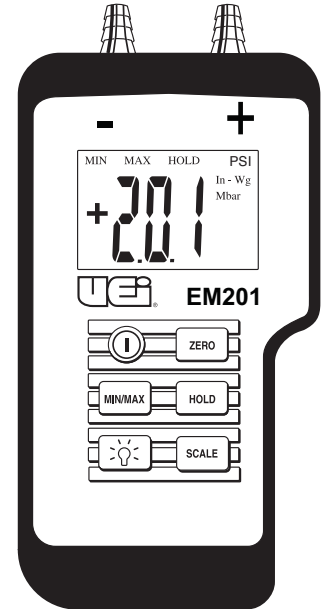

EM151/EM201

Electronic Manometer

A Digital, Time Saving Alternative to U-Tube Pressure Measurement!

EM201 (Dual input)

- Dual scale: 40" water gauge and 100 mBar .001" wg resolution below 9.999"
- Ruggedized with sturdy metal fittings
- Rubber-boot with built-in magnet
- Features
 - Min/Max
 - Data hold
 - Auto power off
 - Back-lit display
 - Three year limited warranty

EM151 (Single input)

- Measures positive and negative pressure to 20" water gauge
- Features
 - Auto power off
 - Rubber-boot with built-in magnet
 - .01" resolution below 9.99"

EM151

EM151/201 • Electronic Manometer

EM151

Measurement range: -20" to +20" WG
 Accuracy: $\pm 1.0\%$ FS
 Resolution: 0.01" -9.99" to +9.99" WG
 0.1" < -10", > +10" WG
 Operating range: 32° -104°F (0° - 40°C),
 10 - 90% RH
 non condensing
 Battery Life: 50 hours min with
 alkaline battery

EM201

Measurement range: -40" to +40" WG
 -100 to +100 mBar
 Accuracy: ± 0.02 "WG < 2"WG
 $\pm 1\%$ RDG > 2"WG
 Resolution: 0.001" -9.999" to +9.999" WG
 0.01" for < -10" or > +10" WG
 Operating range: 32° -104°F (0° - 40°C),
 10 - 90% RH
 non condensing
 Battery Life: 40 hours min with
 alkaline battery