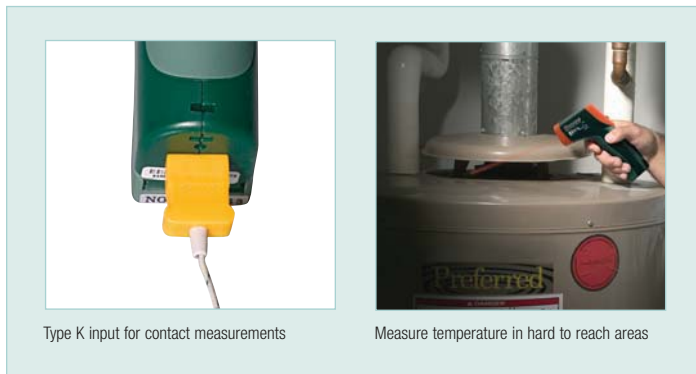

# Wide Range IR Thermometer with Type K input

✓ Measures both non-contact and contact temperature  
Plus memory stores up to 20 readings

## Features:

- ✓ Wide temperature range for IR temperature and type K thermocouple measurements
- ✓ Automatic emissivity adjustment (for temperatures 212°F or higher)
- ✓ Memory stores up to 20 readings
- ✓ Adjustable high/low visual and audible alarm
- ✓ MAX/MIN/AVG/DIF features display highest, lowest, average, and MAX minus MIN values
- Large LCD display with bright backlight
- Built-in laser pointer improves aim
- Data Hold, Auto power off, and Low battery indication
- Complete with 9V battery, type K thermocouple sensor and carrying case

Type K input for contact measurements

Measure temperature in hard to reach areas

Specifications:	
Display counts	4000 count backlit display
Range	IR: -58 to 1472°F (-50 to 800°C) Type K: -58 to 2498°F (-50 to 1370°C)
Basic Accuracy	IR: ±2% rdg or ±4°F/2°C Type K: ±(1.5% rdg +2°F/1°C)
Max. Resolution	0.1°F/°C
Emissivity	Adjustable 0.1 to 1.00
Field of View	13:1 distance to target ratio
Dimensions	3.2 x 1.6 x 6.3" (82 x 42 x 160mm)
Weight	6.4oz (180g)