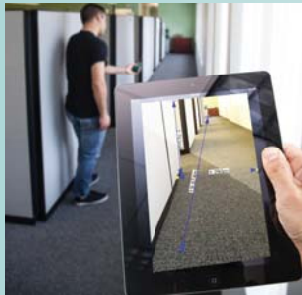

DT500 Laser Distance Meter with Bluetooth[®]

Monitor Readings via Bluetooth[®]

Laser Distance meter transmits readings to Apple iPhones[®] and iPads[®]

View distance measurements taken by the DT500 from a remote area on your iOS device. In addition to distance measurements, the meter's built-in bubble level provides easy visual guidance on determining if a surface is level.

Download the Extech Bluetooth Distance Meter app at itunes.apple.com

Features

- Integrated Bluetooth[®] connects with iOS devices to transmit readings for remote viewing
- Works with free Apple app to display large easy-to-read values up to 30ft (10m) away
- Measures up to 229ft (70m) with a target plate
- Automatically calculates Area and Volume
- Indirect measurement using Pythagorean Theorem
- Continuous measurement function with Min/Max distance tracking updates every 5 seconds
- Displays Sum (+) / Difference (-) of multiple readings
- Front or rear edge reference
- Historical Storage recalls the previous 20 records (measured or calculated results)
- Built-in bubble level
- Low battery indicator and Auto power off
- Double molded housing (IP54)
- Tripod mount (tripod available)
- Complete with carrying case and 2 AA batteries