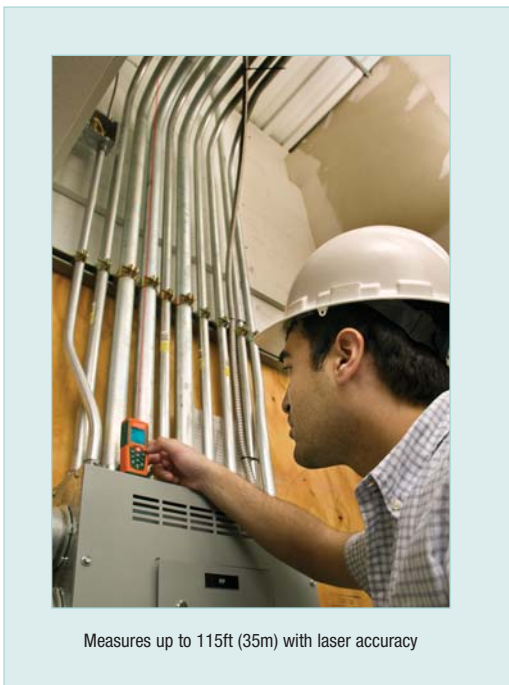

# Laser Distance Meter

**Laser measurement accurate to 0.08 inches**

*With Historical Storage that recalls the previous 10 records (measured or calculated results)*

## Features:

- Measures from 2" to 115' (0.05 to 35m)
- Automatically calculates Area and Volume
- Indirect measurement using Pythagorean theorem
- Continuous measurement function with Min/Max distance tracking updates every 0.5 seconds
- Addition/Subtraction
- Front or rear edge reference
- Low battery indicator
- Double molded housing (IP54)
- Auto power off
- Complete with carrying case and 2 AAA batteries

Measures up to 115ft (35m) with laser accuracy

Specifications	
Measurement Range	2" to 115' (0.05 to 35m)
Accuracy (up to 32'/10m)	±0.08" (±2mm)
Resolution	0.001" (0.001m)
Length Add calculation	99'11" (99.99m)
Area calculation	999.99 sq. ft. (999.99m <sup>2</sup> )
Volume calculation	999.99 cu. ft. (999.99m <sup>3</sup> )
Laser Power Off	after 30 seconds
Auto Power Off	after 3 minutes
Power Supply	2 AAA Batteries
Dimensions	4.5 x 1.9 x 1.1" (115 x 48 x 28mm)
Weight	5.3oz (150g)